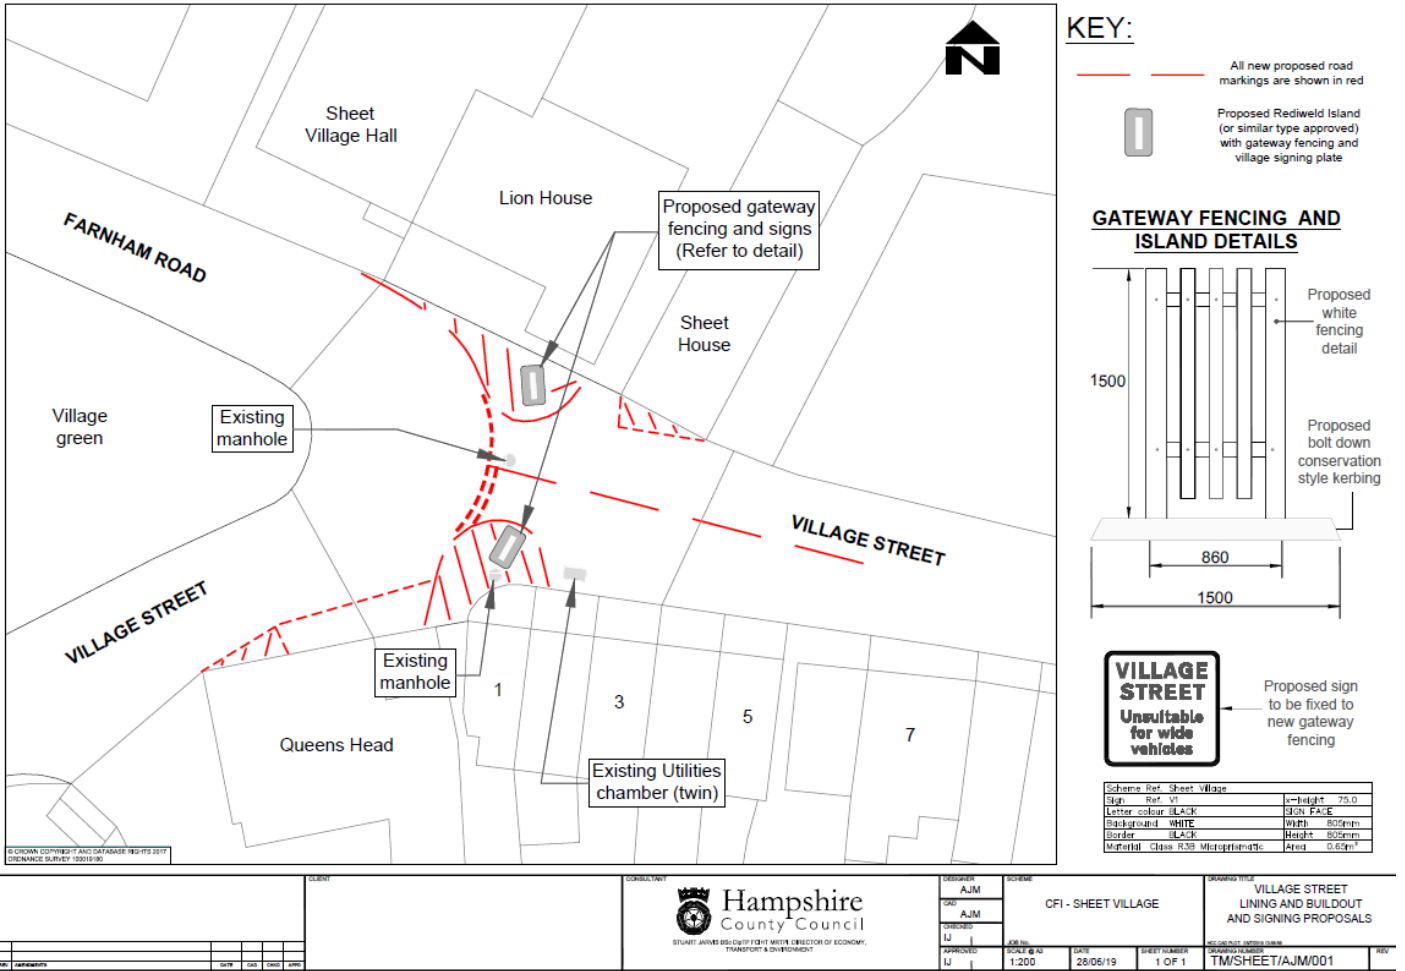

Y/N

COMMUNITY FUNDED INITIATIVE – LONDON ROAD

Are you supportive of the plan to narrow the entrance at the London Road end of Village Street?

Y/N

Comments

.....

.....

.....

.....

.....

COMMUNITY FUNDED INITIATIVE – VILLAGE STREET

Are you supportive of the plan to narrow the entrance to Village Street as above?

Y/N

Comments:

.....

.....